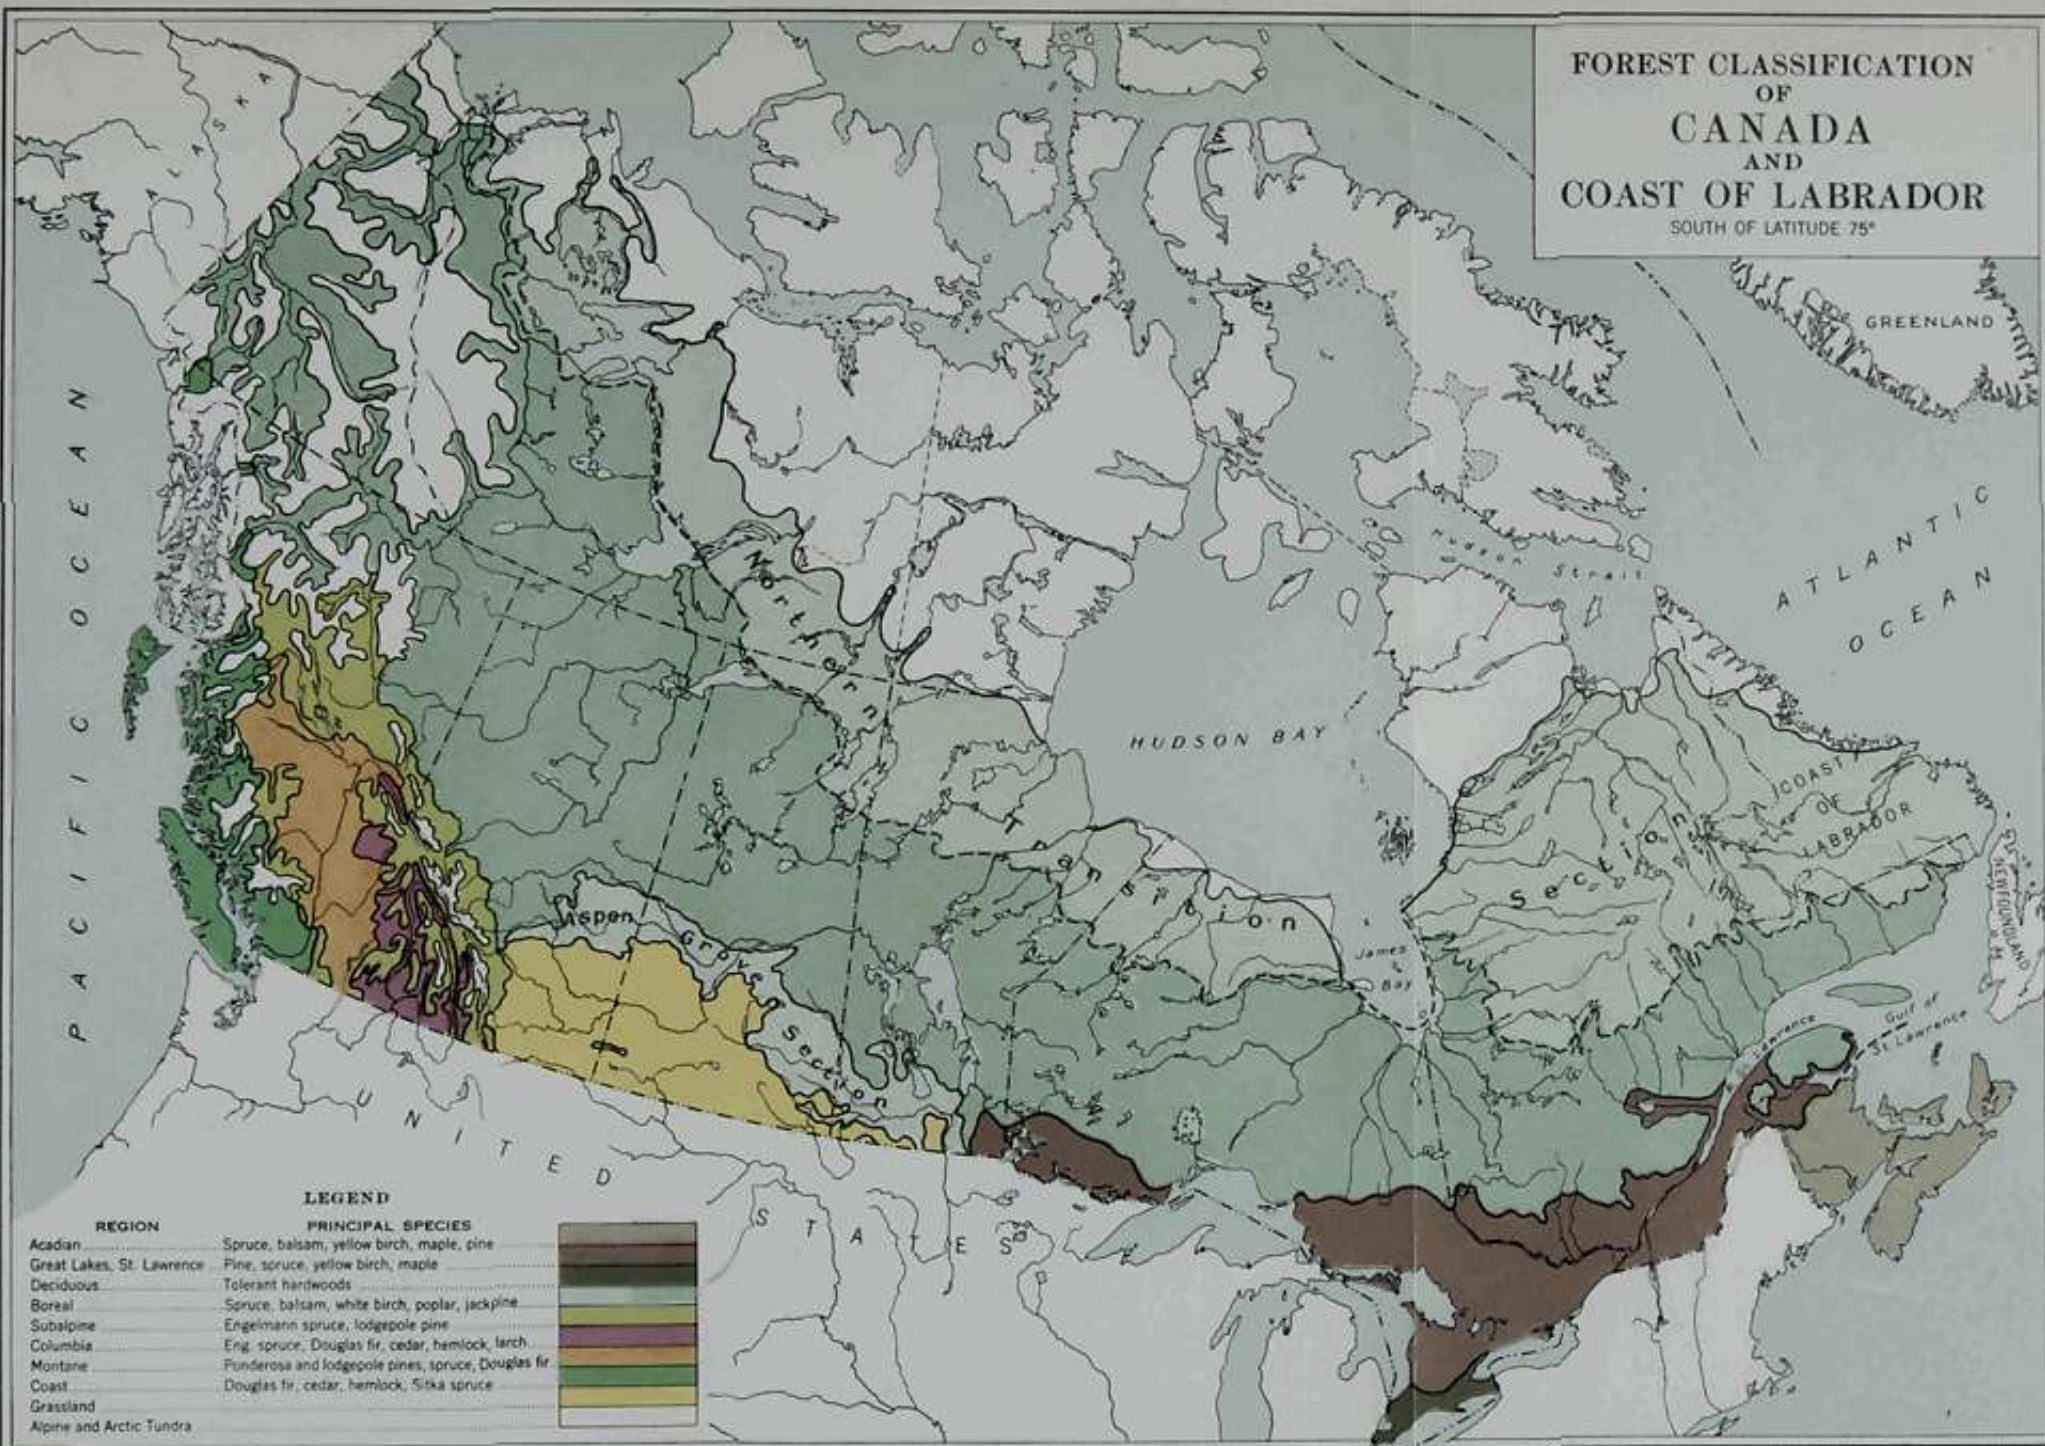

**FOREST CLASSIFICATION  
OF  
CANADA  
AND  
COAST OF LABRADOR**  
SOUTH OF LATITUDE 75°

**LEGEND**

REGION	PRINCIPAL SPECIES
Acadian	Spruce, balsam, yellow birch, maple, pine
Great Lakes, St. Lawrence	Pine, spruce, yellow birch, maple
Deciduous	Tolerant hardwoods
Boreal	Spruce, balsam, white birch, poplar, jackpine
Subalpine	Engelmann spruce, lodgepole pine
Columbia	Eng. spruce, Douglas fir, cedar, hemlock, larch
Montane	Ponderosa and lodgepole pines, spruce, Douglas fir
Coast	Douglas fir, cedar, hemlock, Sitka spruce
Grassland	
Alpine and Arctic Tundra	